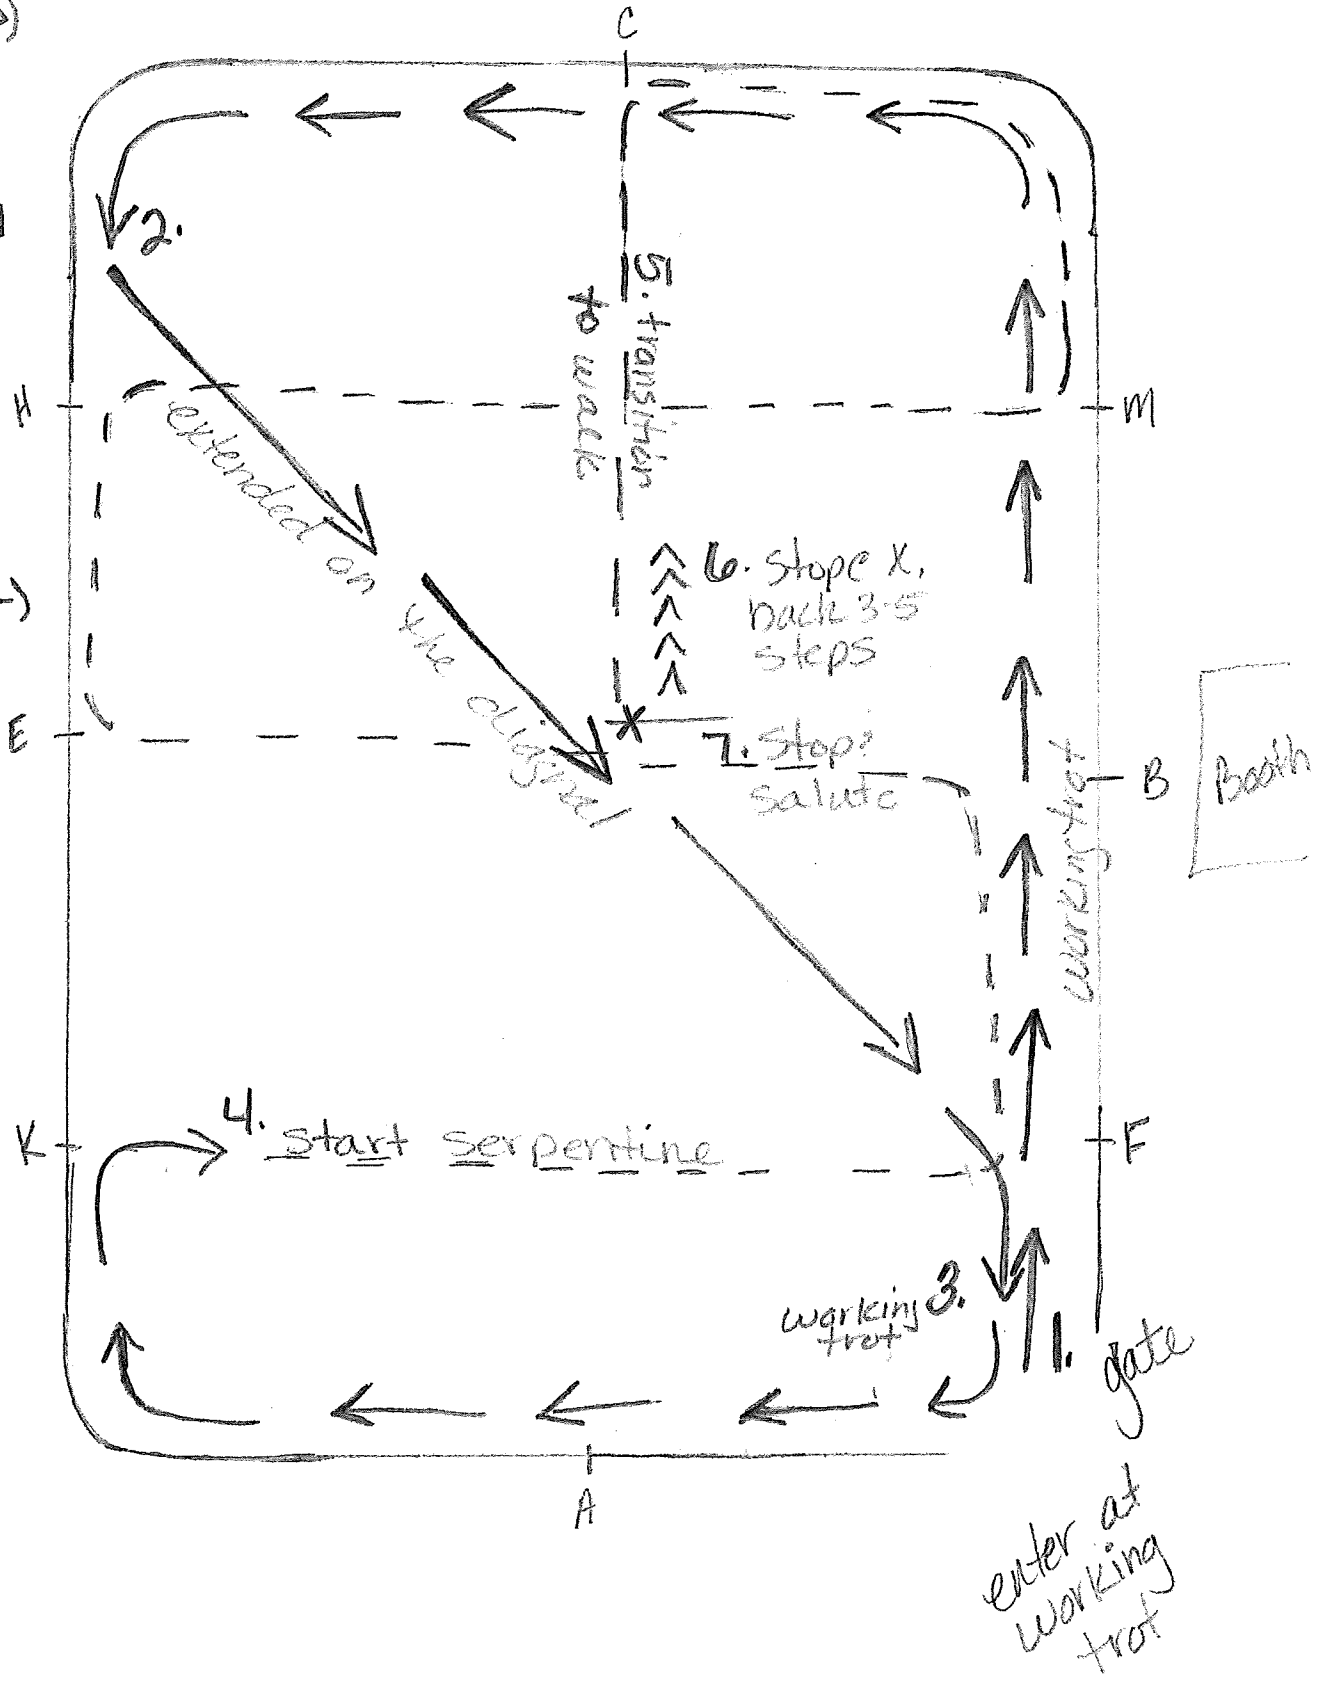

2026 Reinsmanship Pattern for Mini's, Light Horse/Pony (Classes: 3, 4, 13, 23)

1. enter at working trot (→)

2. Extended trot on the diagonal

3. working trot

4. serpentine @ K - stay at a trot (---→)

5. @ C, turn down centerline e trot - transition to walk

6. stop @ X, back 3-5 steps

7. Stop & salute

exit Arena

C

5. transition to walk

6. stop X, back 3-5 steps

7. Stop & salute

Bath

working trot

4. start serpentine

working trot

1. gate

enter at working trot

H

M

E